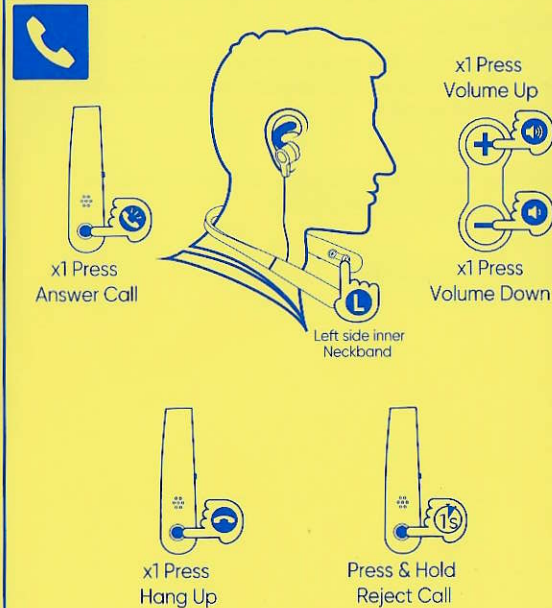

Let's Get Started!

On/Off & Pairing

01

When powering off the device, press and hold 4 sec for pairing and connecting to another device.

For first time use, power on the earphones and it will go to pairing mode automatically. Product will automatically reconnect to the last paired device when powered on next time.

Enjoy Your Music

02

Take a Clear Phone Call

03

Charge Your Earphones