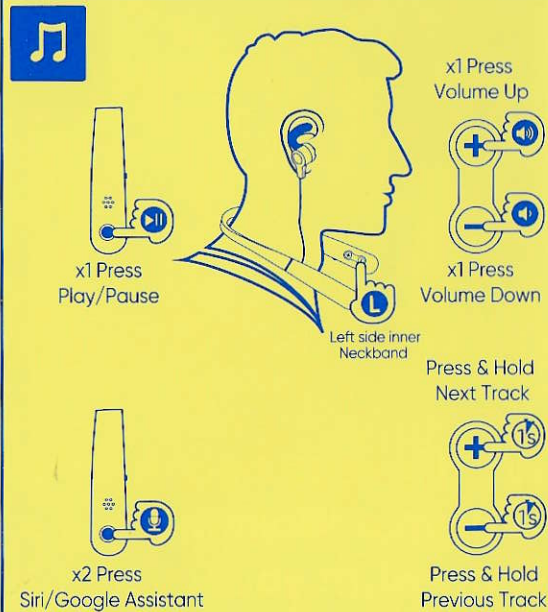

Let's Get Started!

On/Off & Pairing

01

When powering off the device, press and hold 4 sec for pairing and connecting to another device.

For first time use, power on the earphones and it will go to pairing mode automatically. Product will automatically reconnect to the last paired device when powered on next time.

Enjoy Your Music

02

Take a Clear Phone Call

03

Charge Your Earphones