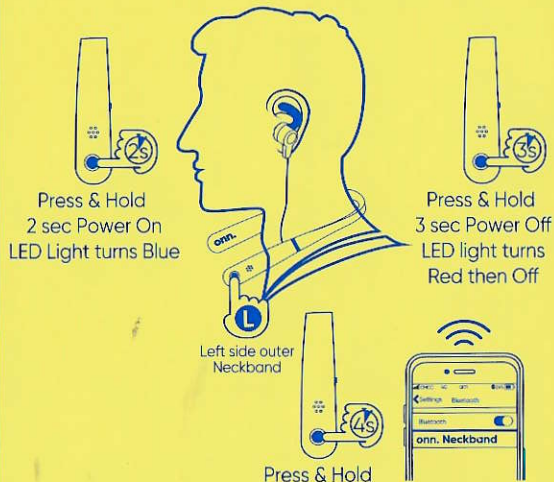

Let's Get Started!

On/Off & Pairing

01

When powering off the device, press and hold 4 sec for pairing and connecting to another device.

For first time use, power on the earphones and it will go to pairing mode automatically. Product will automatically reconnect to the last paired device when powered on next time.

Enjoy Your Music

02

Take a Clear Phone Call

03

Charge Your Earphones